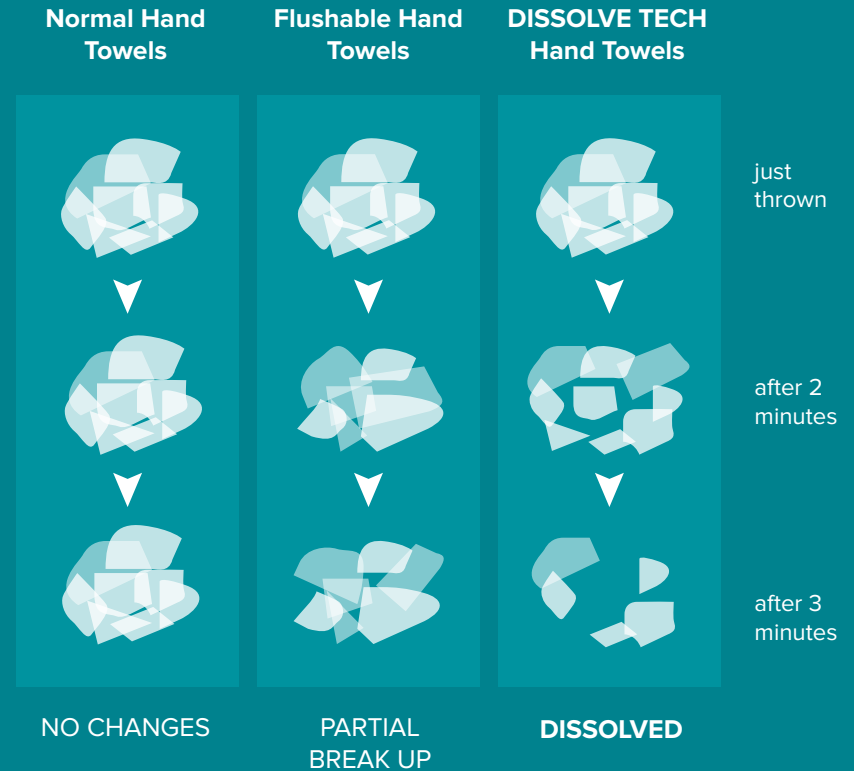

Pure cellulose - White

Embossing

Folding

Certifications

Suitable dispenser

Tolerance ± 5%

DISSOLVE TECH IS SUPERIOR

The graph illustrates the relationship between wet resistance and pulp flushing duration, comparing Dissolve Tech to other products that belong to same product family.

Dissolve Tech towels have a strong absorbent capacity but, in contact with the water, they dissolve in less than three minutes.

Comparison of Dissolve Tech and other types of towels thrown in the toilet