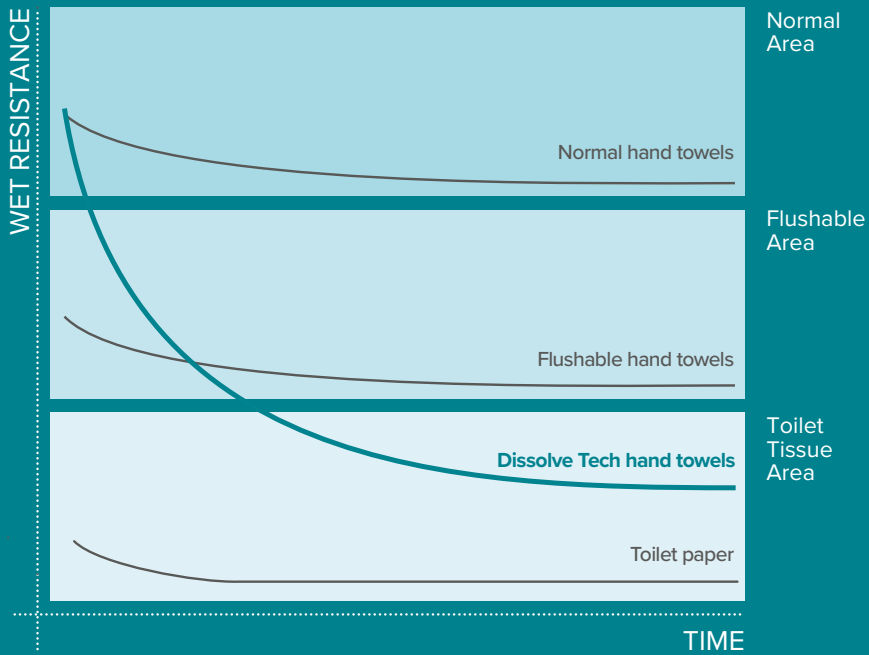

Pure cellulose - White

Embossing

Folding

Certifications

Suitable dispenser

Tolerance ± 5%

DISSOLVE TECH IS SUPERIOR

The graph illustrates the relationship between wet resistance and pulp flushing duration, comparing Dissolve Tech to other products that belong to same product family.

Dissolve Tech towels have a strong absorbent capacity but, in contact with the water, they dissolve in less than three minutes.

Comparison of Dissolve Tech and other types of towels thrown in the toilet